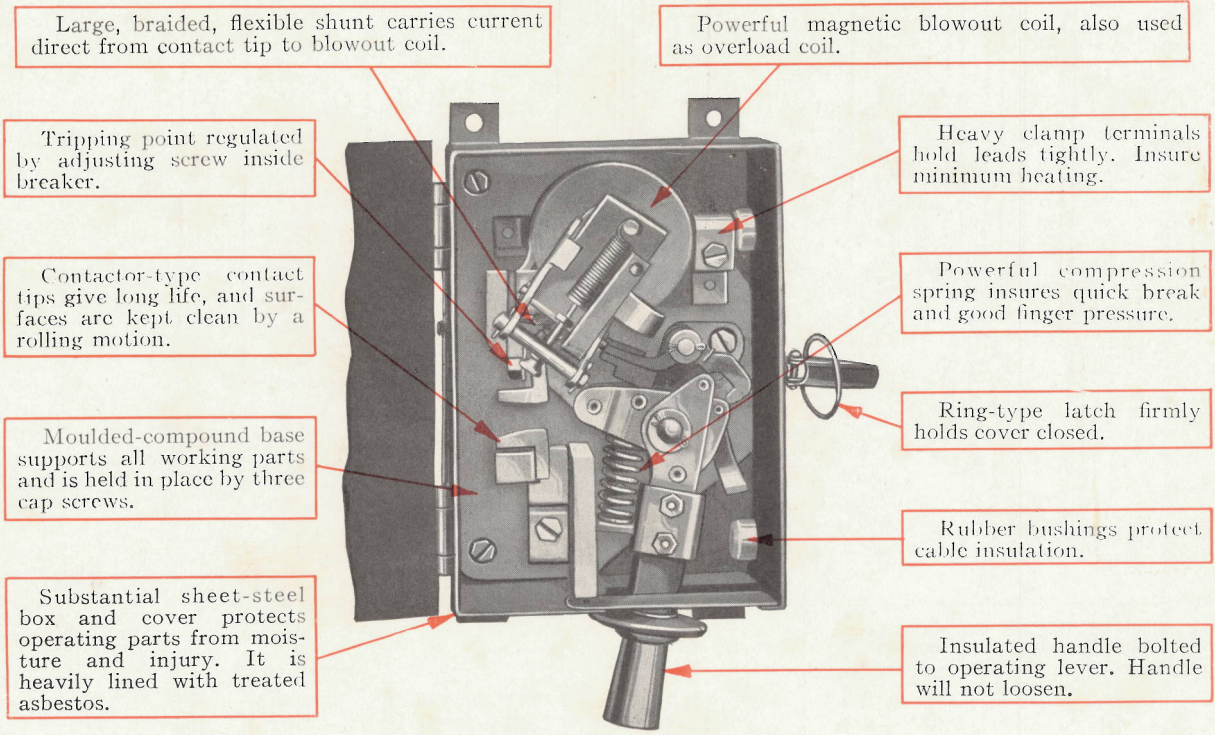

# Circuit Breakers

## For 600-volt Railway Service

(Type MR)

These circuit breakers are used with railway drum-controller equipments not exceeding 260 horsepower. They have a high-speed operating mechanism and are very reliable.