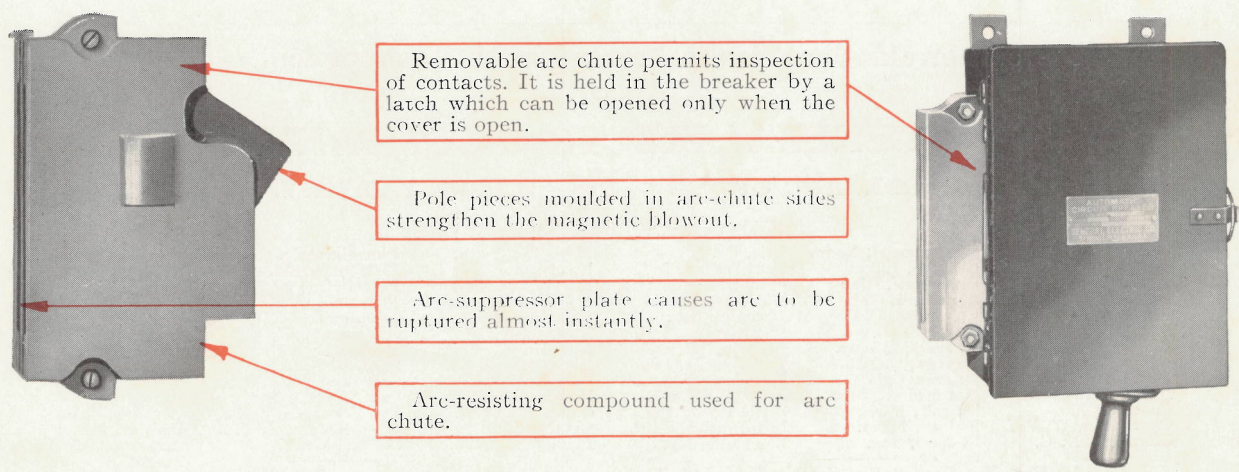

## For 600-volt Railway Service

(Type MR)

These circuit breakers are used with railway drum-controller equipments not exceeding 260 horsepower. They have a high-speed operating mechanism and are very reliable.